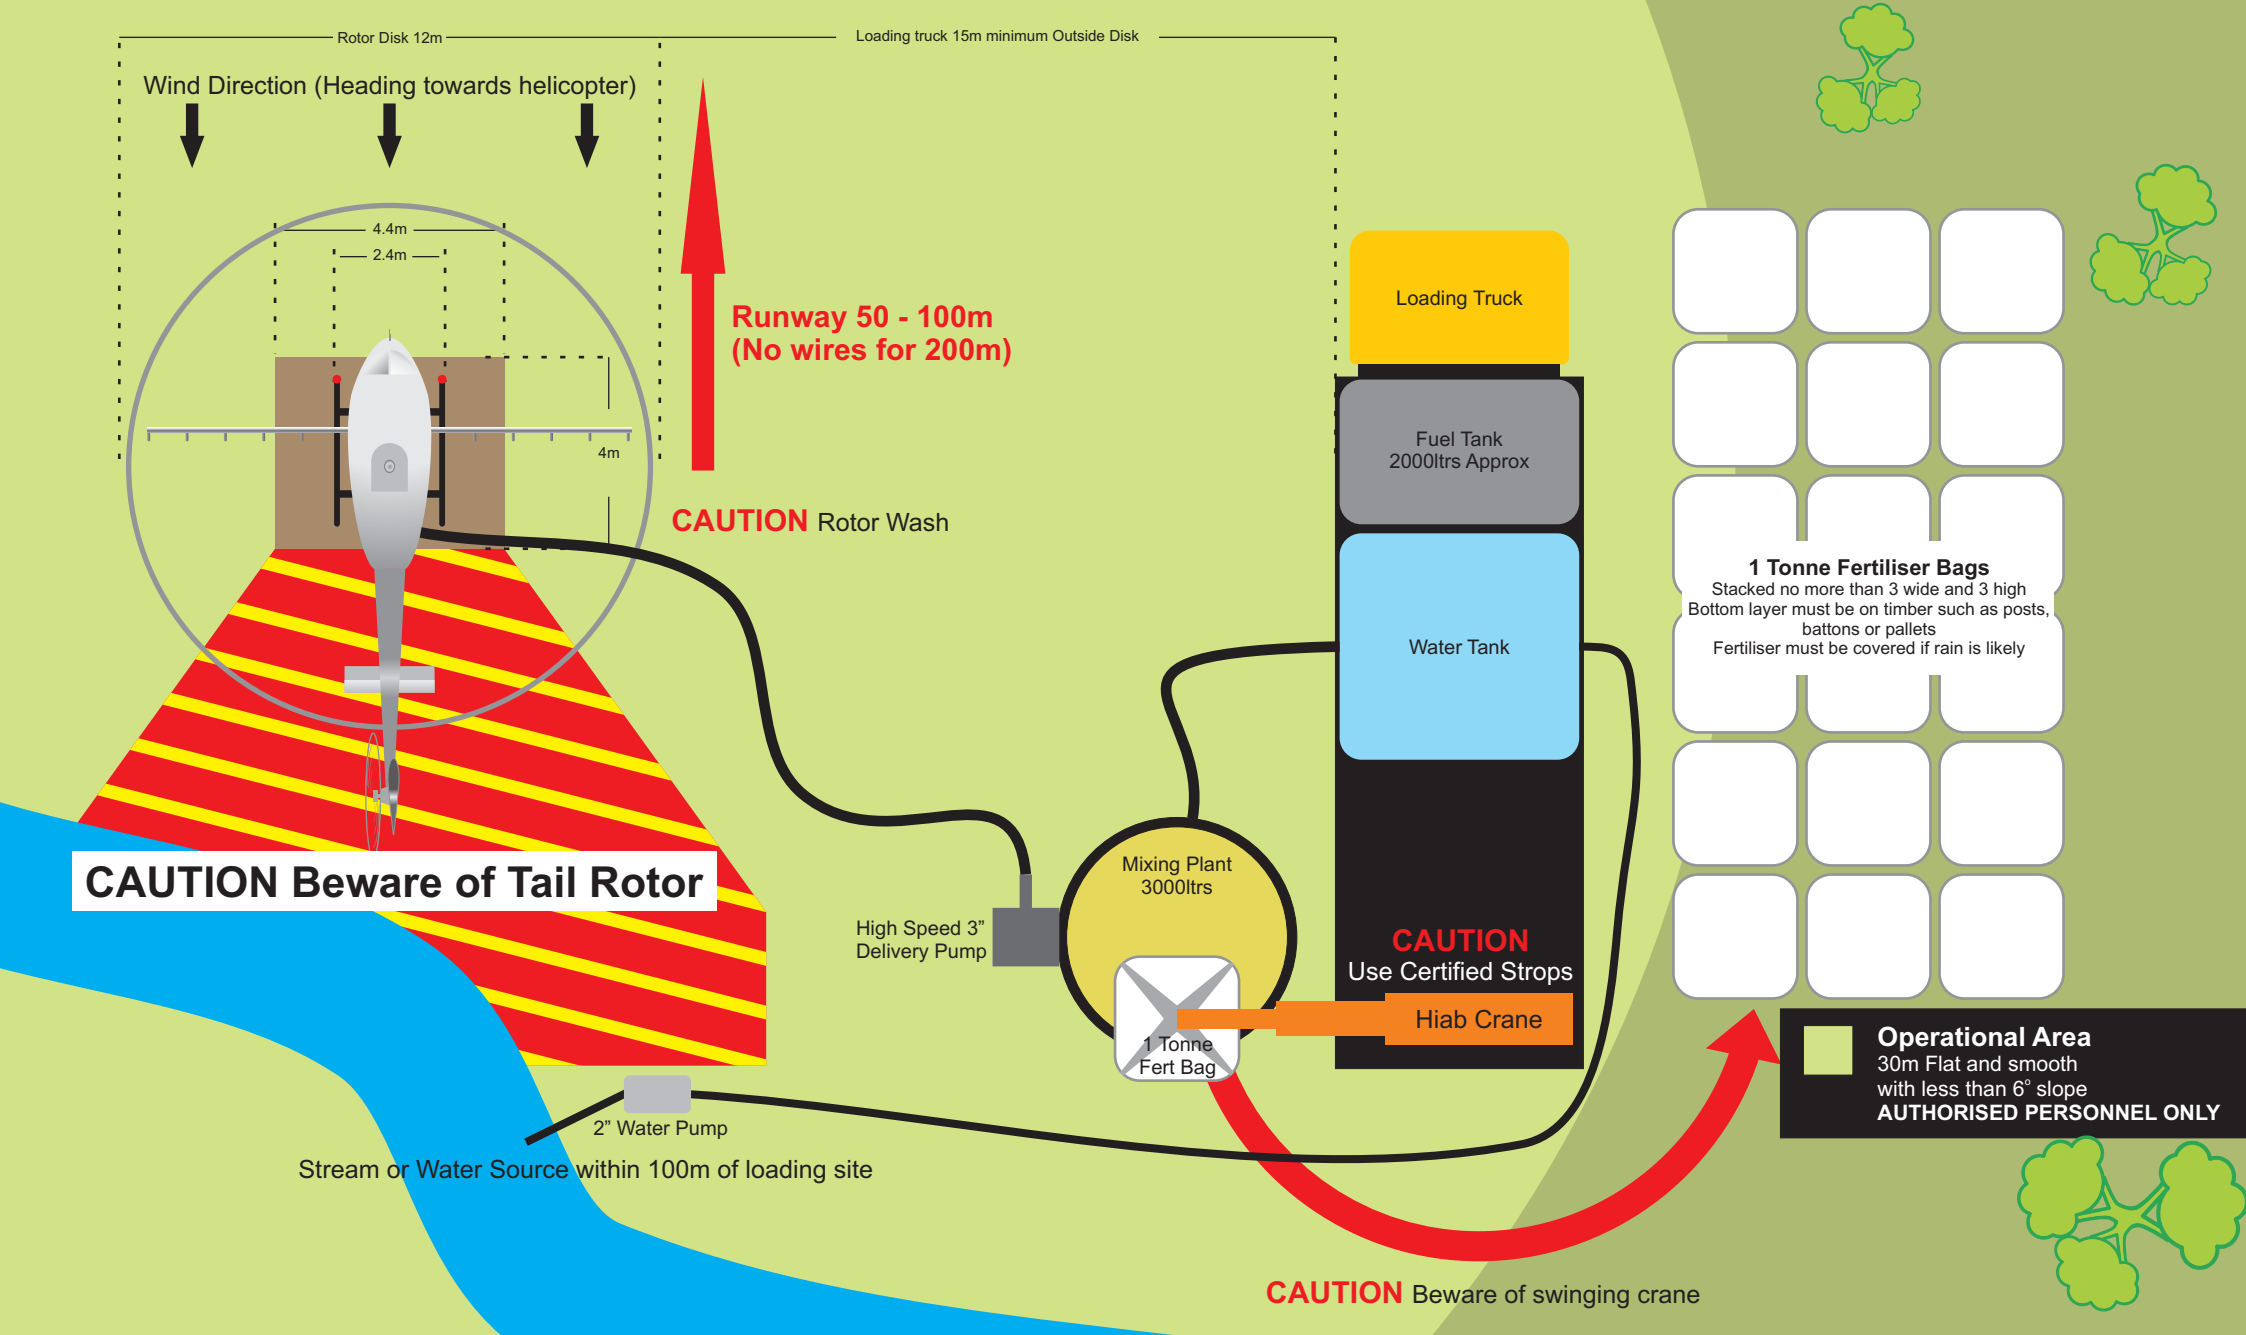

SAFE LANDING ZONE DESIGN FOR SPRAYING OPERATIONS

CAUTION No Spectators at least 100metres from loading site